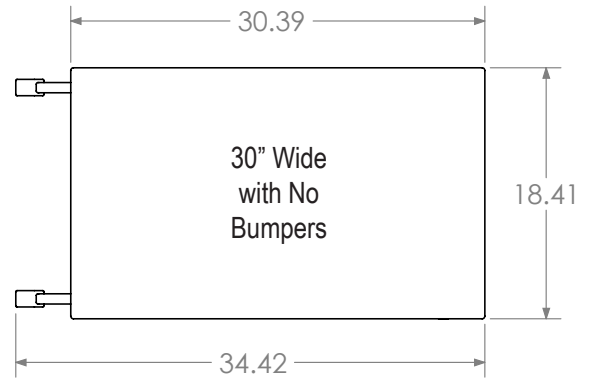

DRAWER DIMENSIONS

Dimensions for Steel or Aluminum Cart Drawers and Bodies

CART FOOTPRINTS

DRAWER SPACE & CART HEIGHTS (5" casters)

Listed heights are with pontoon bumpers. For carts with gray bumpers, subtract .21" from the height.