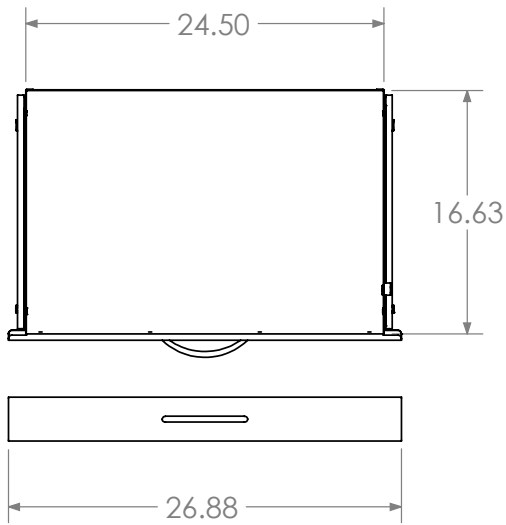

DRAWER DIMENSIONS

Dimensions for Steel or Aluminum Cart Drawers and Bodies

CART FOOTPRINTS

DRAWER SPACE & CART HEIGHTS (5" casters)

Listed heights are with pontoon bumpers. For carts with gray bumpers, subtract .21" from the height.