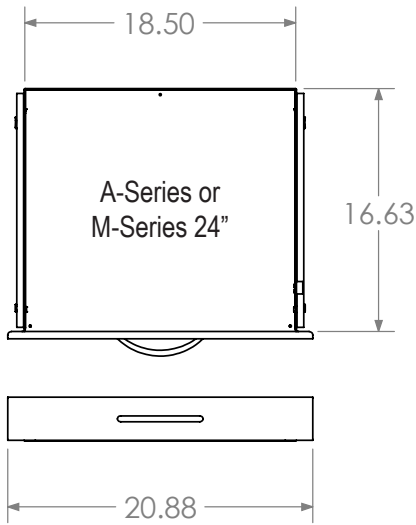

**DRAWER DIMENSIONS**

**Dimensions for Steel or Aluminum Cart Drawers and Bodies**

**CART FOOTPRINTS**

**DRAWER SPACE & CART HEIGHTS (5" casters)**

Listed heights are with pontoon bumpers. For carts with gray bumpers, subtract .21" from the height.