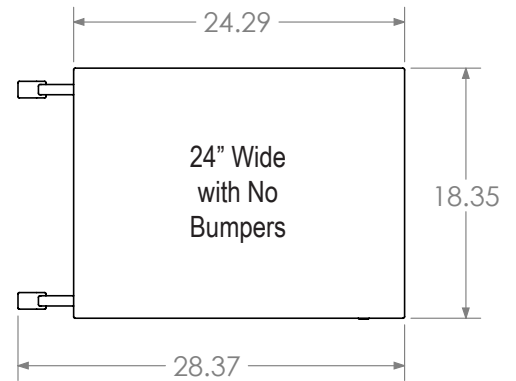

**DRAWER DIMENSIONS**

**Dimensions for Steel or Aluminum Cart Drawers and Bodies**

**CART FOOTPRINTS**

**DRAWER SPACE & CART HEIGHTS (5" casters)**

Listed heights are with pontoon bumpers. For carts with gray bumpers, subtract .21" from the height.