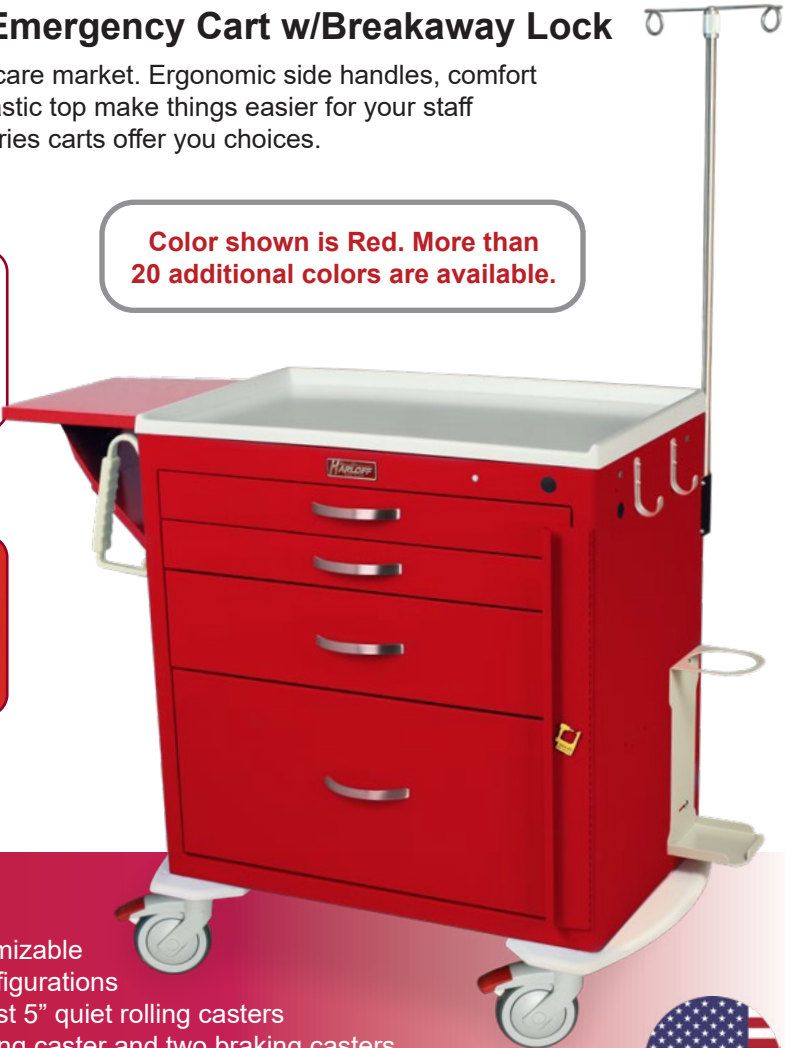

M-series MDS3024B14+MD30-EMG1

M-SERIES SHORT EMERGENCY CART with MD30-EMG1 Emergency Package

Short Standard Width, Four Drawer Emergency Cart w/Breakaway Lock

Designed and built to meet the needs of today's healthcare market. Ergonomic side handles, comfort drawer pulls, expanded lock options and a standard plastic top make things easier for your staff and help support your infection control initiatives. M-Series carts offer you choices.

MD30-EMG1 Accessories Include:

Drop shelf (MD-DRPSHLF)

Oxygen tank holder (O2HLDR)

IV pole (MD-IV2)

Cardiac board and brackets (MD-CARDBRD)

(2 Sets) Standard 3" Drawer Dividers (MD30-DIV3-S)

(2) Utility hooks (UHOOKS2)

Color shown is Red. More than 20 additional colors are available.

Features:

- Sturdy, uni-body steel construction
- Choice of lock options
- Pack of 100 break-away seals
- 24" of vertical drawer space
- Full extension drawers slides for easy access
- Cart is delivered assembled
- Removable plastic top
- Latex free
- Fully customizable drawer configurations
- Industry best 5" quiet rolling casters - one steering caster and two braking casters
- Heat sealed powder coat steel break-away lock bar
- Ergonomic side push handles can be mounted on either side
- Body has pre-threaded accessory mounting holes
- Industry only fully curved protective bumper
- Durable scratch resistant heat sealed powder coat finish